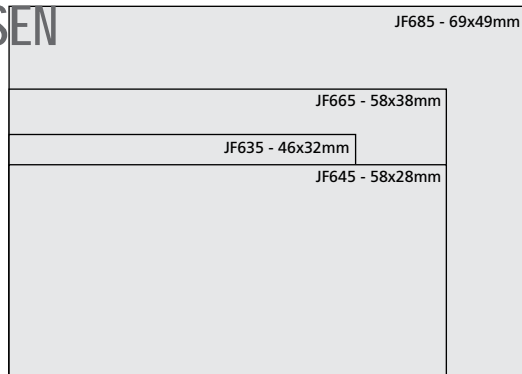

@TraxxPrinterLtd

www.traxxprinter.com

Deutsch (de) - DELF031216

traxx[®]

printer

MULTI
COLOR
IMPRESSIONS

BUILT
TOUGH

GROESSEN