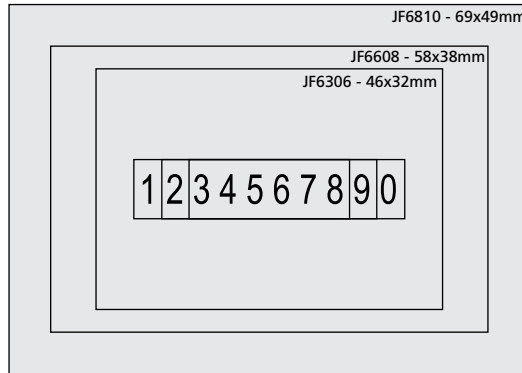

@TraxxPrinterLtd

www.traxxprinter.com

Deutsch (de) - DELF031216

traxx[®]

printer

MULTI
COLOR
IMPRESSIONS

BUILT
TOUGH

GROESSEN